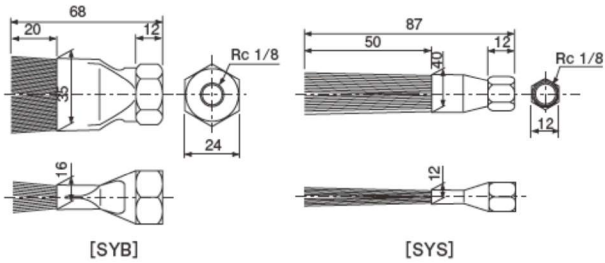

Wire Brush

RoHS compliant products are also available.
Please contact us for details.

Dimensional drawing

Model

Model	Part Number
SYB	109417
SYS	109418

Banjo elbow

Use with sealing washer

[ZE-6B]

[ZE-8A]

Dimensional drawing

Model

Model	Part Number	Tubing O.D. (φ)
ZE-6B	166045	4

Tubing Parts

Model	Part Number
ZE-8A	106027

Use with sealing washer.