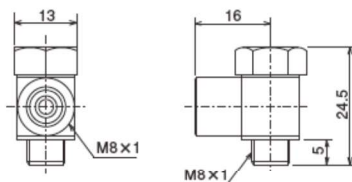

Wire Brush

RoHS compliant products are also available.
Please contact us for details.

Dimensional drawing

Model

Model	Part Number
SYB	109417
SYS	109418

Banjo elbow

Use with sealing washer

[ZE-6B]

[ZE-8A]

Dimensional drawing

Model

Model	Part Number	Tubing O.D. (φ)
ZE-6B	166045	4

Tubing Parts

Model	Part Number
ZE-8A	106027

Use with sealing washer.