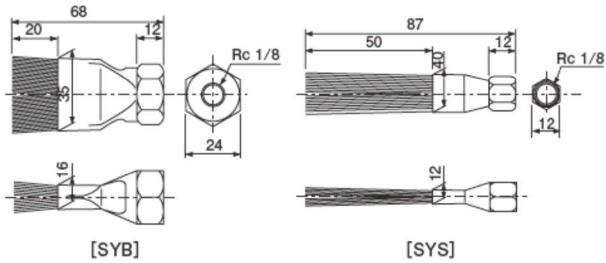

Wire Brush

RoHS compliant products are also available.
Please contact us for details.

Dimensional drawing

Model

Model	Part Number
SYB	109417
SYS	109418

Banjo elbow

Use with sealing washer

[ZE-6B]

[ZE-8A]

Dimensional drawing

Model

Model	Part Number	Tubing O.D. (φ)
ZE-6B	166045	4

Tubing Parts

Model	Part Number
ZE-8A	106027

Use with sealing washer.