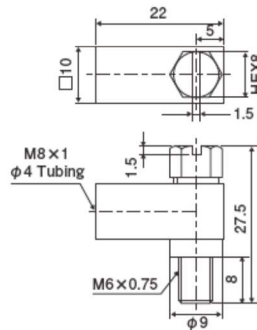

Wire Brush

RoHS compliant products are also available.
Please contact us for details.

Dimensional drawing

Model

Model	Part Number
SYB	109417
SYS	109418

Banjo elbow

Use with sealing washer

[ZE-6B]

[ZE-8A]

Dimensional drawing

Model

Model	Part Number	Tubing O.D. (φ)
ZE-6B	166045	4

Tubing Parts

Model	Part Number
ZE-8A	106027

Use with sealing washer.