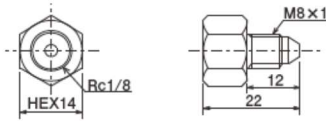

Connectors

SC • EC • TC

RoHS compliant products are also available.
Please contact us for details.

Some parts are available with standard threads.
Contact us for details.

Dimensional drawing

SC

Model

Model	Part Number	L	T
SC1-20	106141	20	R1/8
SC1-25	106142	25	
SC1-30	106143	30	
SC1-40	106144	40	
SC1-50	106145	50	
SC1-60	106146	60	R1/4
SC2	206141	20	

●Material : C3604

Model	Part Number
SC-8T	106147

●Material : C3604

Model	Part Number
SCR	106151

●Material : C3604

Model	Part Number
SC-6A	106154

●Material : C3604

Model	Part Number
SC-4	106174

●Material : C3604

Model	Part Number
SC-10A	106177

●Material : C3604

※ Use with sealing washer

EC

Model	Part Number	L ₁	L ₂	L ₃
EC1-22	106101	22	14	14
EC1-25	106102	25		
EC1-30	106103	30		
EC1-40	106104	40		
EC1-50	106105	50		
EC1-60	106106	60	12	12
EC1-20	106107	20		