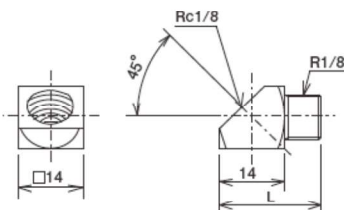

Model	Part Number	L
ECC-22	106121	22
ECC-25	106122	25
ECC-30	106123	30
ECC-40	106124	40
ECC-50	106125	50
ECC-60	106126	60

●Material : C3604