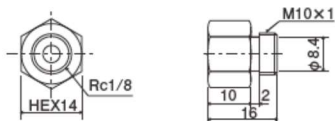

Connectors

SC • EC • TC

RoHS compliant products are also available.
Please contact us for details.

Some parts are available with standard threads.
Contact us for details.

Dimensional drawing

SC

Model

Model	Part Number	L	T
SC1-20	106141	20	R1/8
SC1-25	106142	25	
SC1-30	106143	30	
SC1-40	106144	40	
SC1-50	106145	50	
SC1-60	106146	60	R1/4
SC2	206141	20	

●Material : C3604

Model	Part Number
SC-8T	106147

●Material : C3604

Model	Part Number
SCR	106151

●Material : C3604

Model	Part Number
SC-6A	106154

●Material : C3604

Model	Part Number
SC-4	106174

●Material : C3604

Model	Part Number
SC-10A	106177

●Material : C3604

※ Use with sealing washer

EC

Model	Part Number	L ₁	L ₂	L ₃
EC1-22	106101	22	14	14
EC1-25	106102	25		
EC1-30	106103	30		
EC1-40	106104	40		
EC1-50	106105	50		
EC1-60	106106	60	12	12
EC1-20	106107	20		