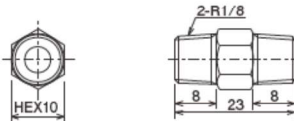

Model	Part Number
SCR	106151

●Material : C3604