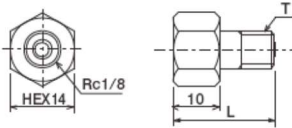

Connectors

SC • EC • TC

RoHS compliant products are also available.
Please contact us for details.

Some parts are available with standard threads.
Contact us for details.

Dimensional drawing

SC

Model

Model	Part Number	L	T
SC1-20	106141	20	R1/8
SC1-25	106142	25	
SC1-30	106143	30	
SC1-40	106144	40	
SC1-50	106145	50	
SC1-60	106146	60	R1/4
SC2	206141	20	

●Material : C3604

Model	Part Number
SC-10A	106177

●Material : C3604

※ Use with sealing washer

EC

Model	Part Number	L ₁	L ₂	L ₃
EC1-22	106101	22	14	14
EC1-25	106102	25		
EC1-30	106103	30		
EC1-40	106104	40		
EC1-50	106105	50		
EC1-60	106106	60	12	12
EC1-20	106107	20		