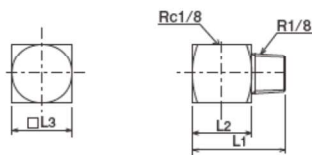

Connectors

SC • EC • TC

RoHS compliant products are also available.
Please contact us for details.

Some parts are available with standard threads.
Contact us for details.

Dimensional drawing

SC

Model

Model	Part Number	L	T
SC1-20	106141	20	R1/8
SC1-25	106142	25	
SC1-30	106143	30	
SC1-40	106144	40	
SC1-50	106145	50	
SC1-60	106146	60	R1/4
SC2	206141	20	

●Material : C3604

Model	Part Number
SC-10A	106177

●Material : C3604

※ Use with sealing washer

EC

Model	Part Number	L ₁	L ₂	L ₃
EC1-22	106101	22	14	14
EC1-25	106102	25		
EC1-30	106103	30		
EC1-40	106104	40		
EC1-50	106105	50		
EC1-60	106106	60	12	12
EC1-20	106107	20		