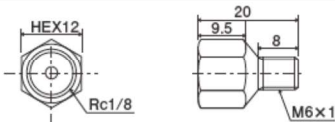

Connectors

SC • EC • TC

RoHS compliant products are also available.
Please contact us for details.

Some parts are available with standard threads.
Contact us for details.

Dimensional drawing

SC

Model

Model	Part Number	L	T
SC1-20	106141	20	R1/8
SC1-25	106142	25	
SC1-30	106143	30	
SC1-40	106144	40	
SC1-50	106145	50	
SC1-60	106146	60	R1/4
SC2	206141	20	

●Material : C3604

Model	Part Number
SC-8T	106147

●Material : C3604

Model	Part Number
SCR	106151

●Material : C3604

Model	Part Number
SC-6A	106154

●Material : C3604

Model	Part Number
SC-4	106174

●Material : C3604

Model	Part Number
SC-10A	106177

●Material : C3604

※ Use with sealing washer

EC

Model	Part Number	L ₁	L ₂	L ₃
EC1-22	106101	22	14	14
EC1-25	106102	25		
EC1-30	106103	30		
EC1-40	106104	40		
EC1-50	106105	50		
EC1-60	106106	60	12	12
EC1-20	106107	20		